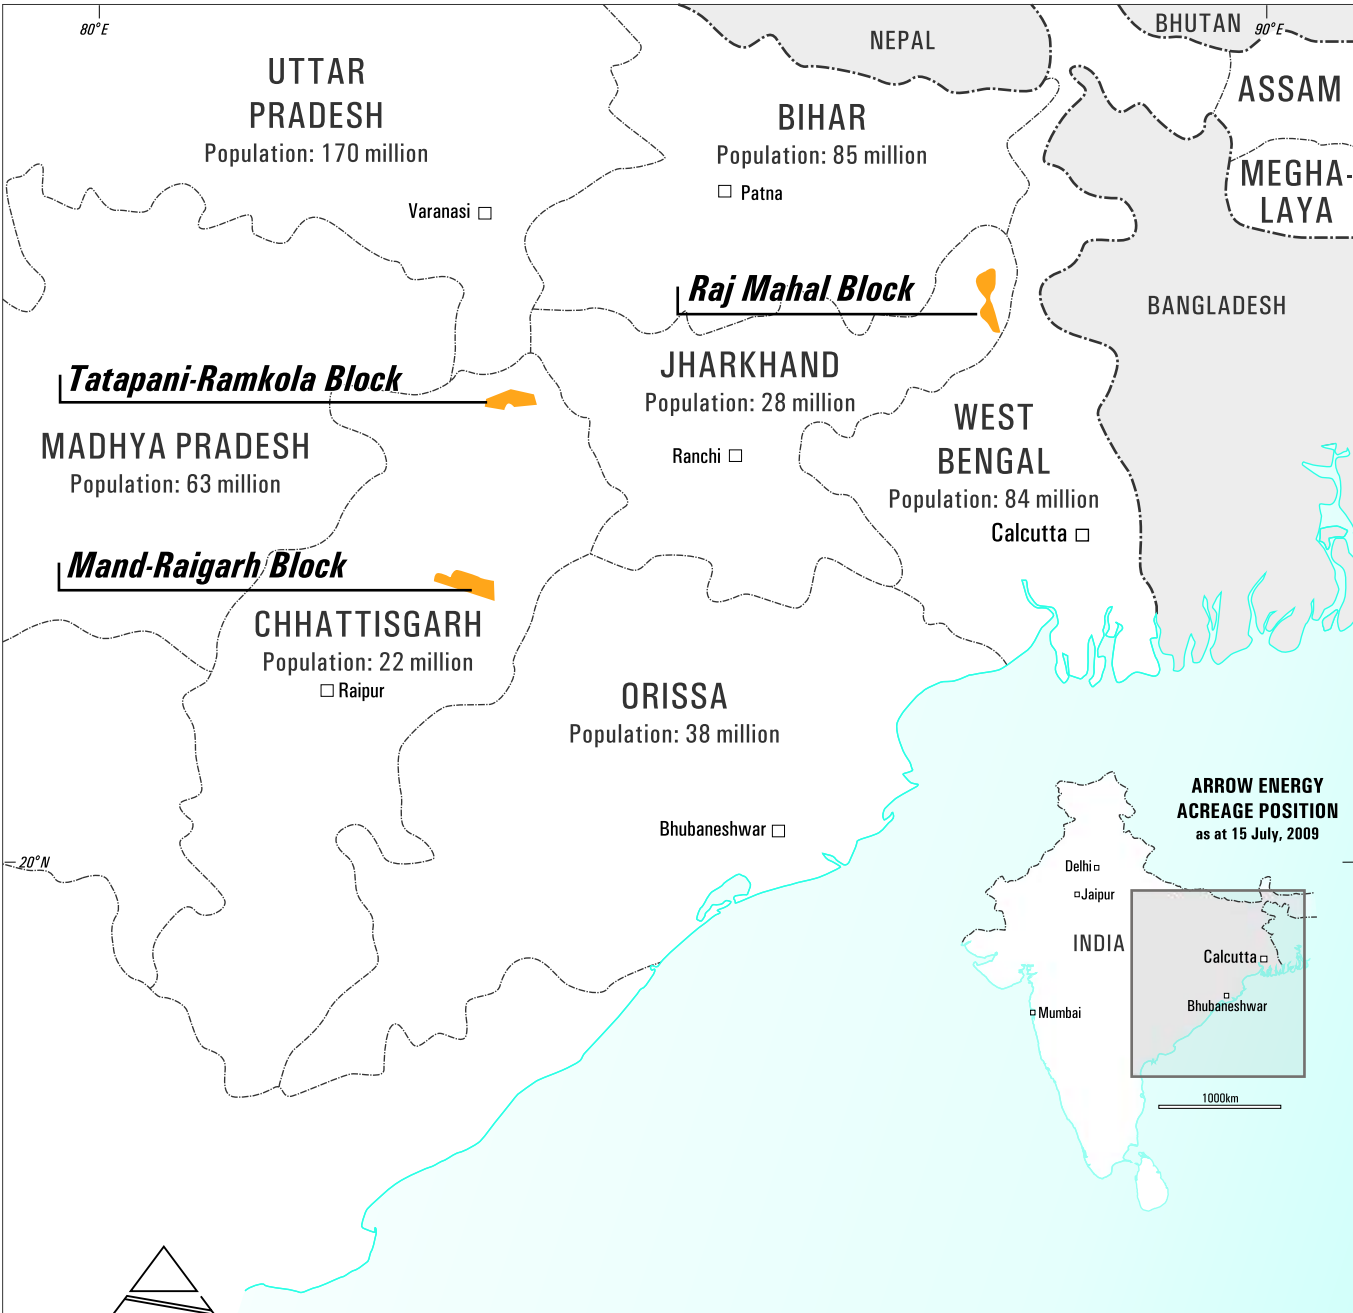

INDIA

BLOCK	STATE	AREA (km ²)	ARROW EQUITY SHARE (%)	PARTNERS
Raj Mahal	Jharkhand	469	35	GAIL/EIG/Tata
Tatapani-Ramkola	Chhattisgarh	458	35	GAIL/EIG/Tata
Mand-Raigarh	Chhattisgarh	634	40	GAIL/EIG